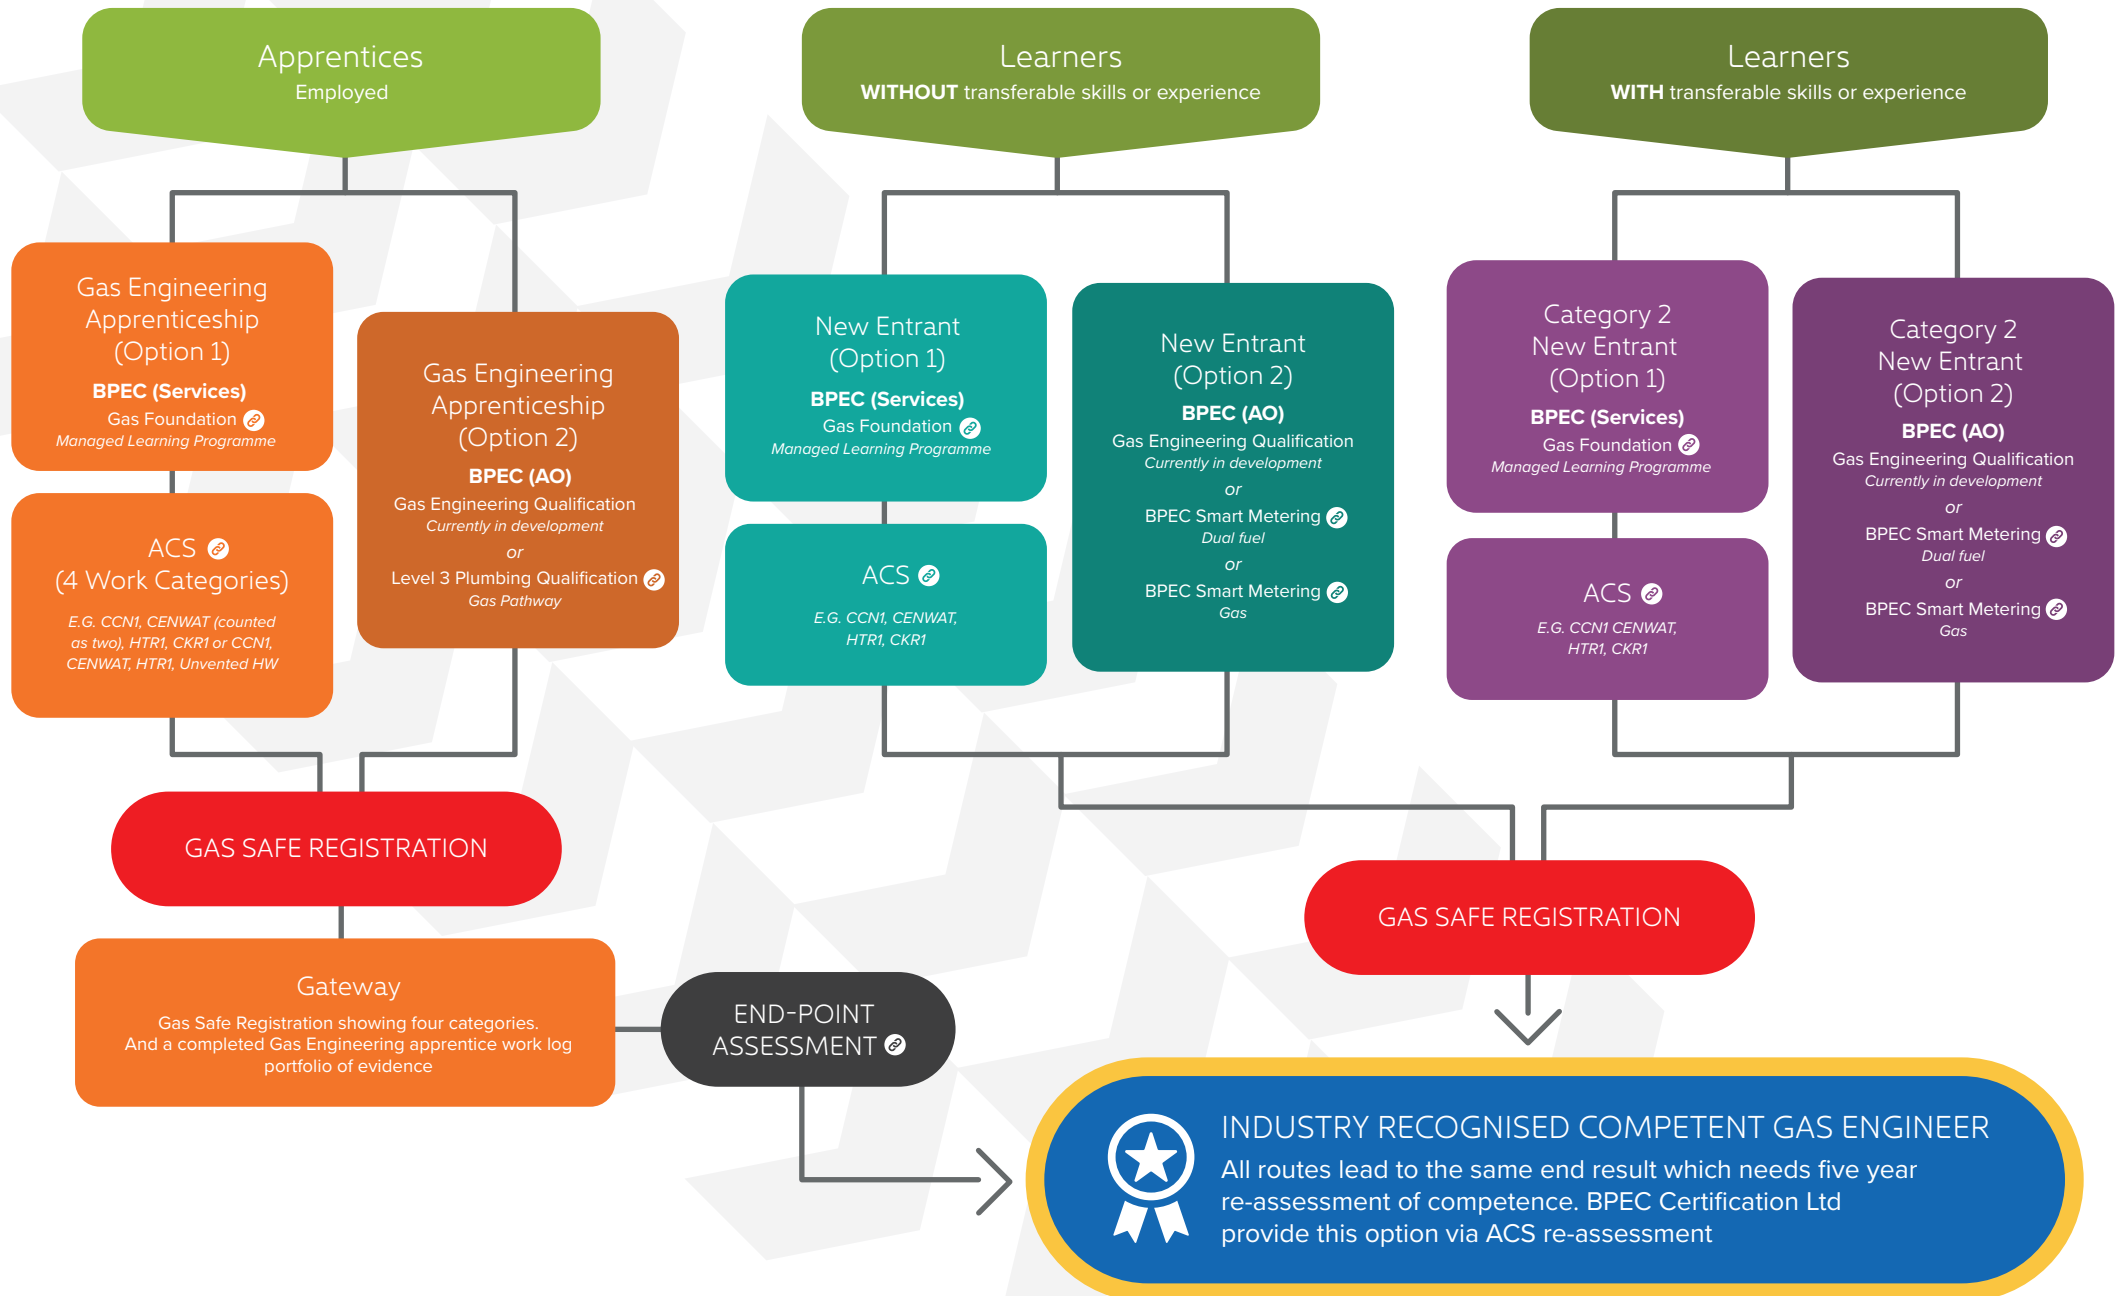

New Entrants: Routes to Gas Safe Registration (England)

INDUSTRY RECOGNISED COMPETENT GAS ENGINEER
 All routes lead to the same end result which needs five year re-assessment of competence. BPEC Certification Ltd provide this option via ACS re-assessment