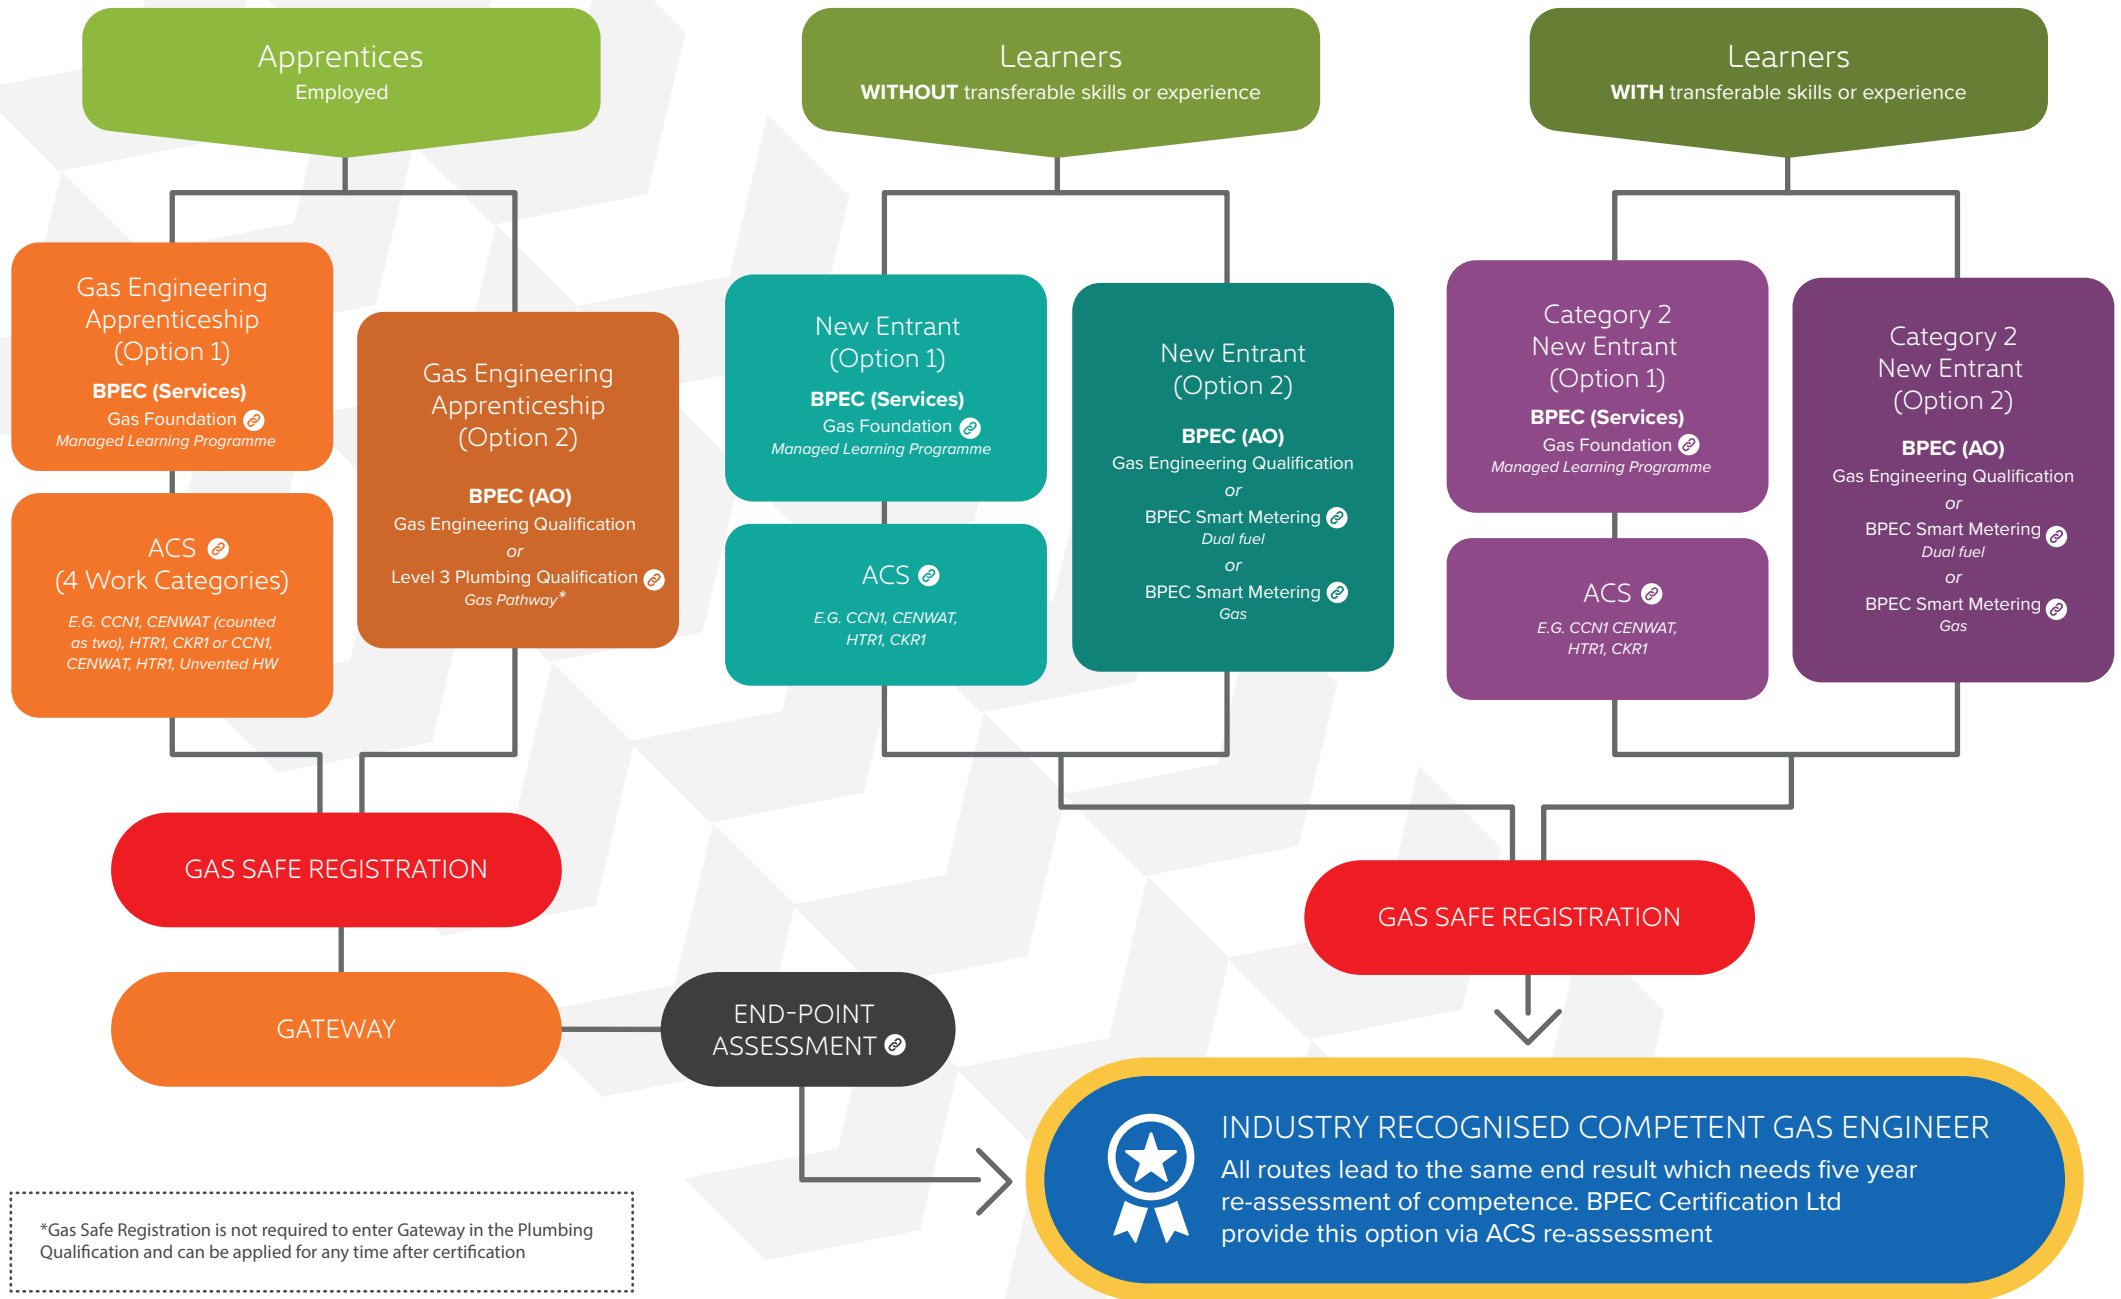

New Entrants: Routes to Gas Safe Registration (England)

*Gas Safe Registration is not required to enter Gateway in the Plumbing Qualification and can be applied for any time after certification