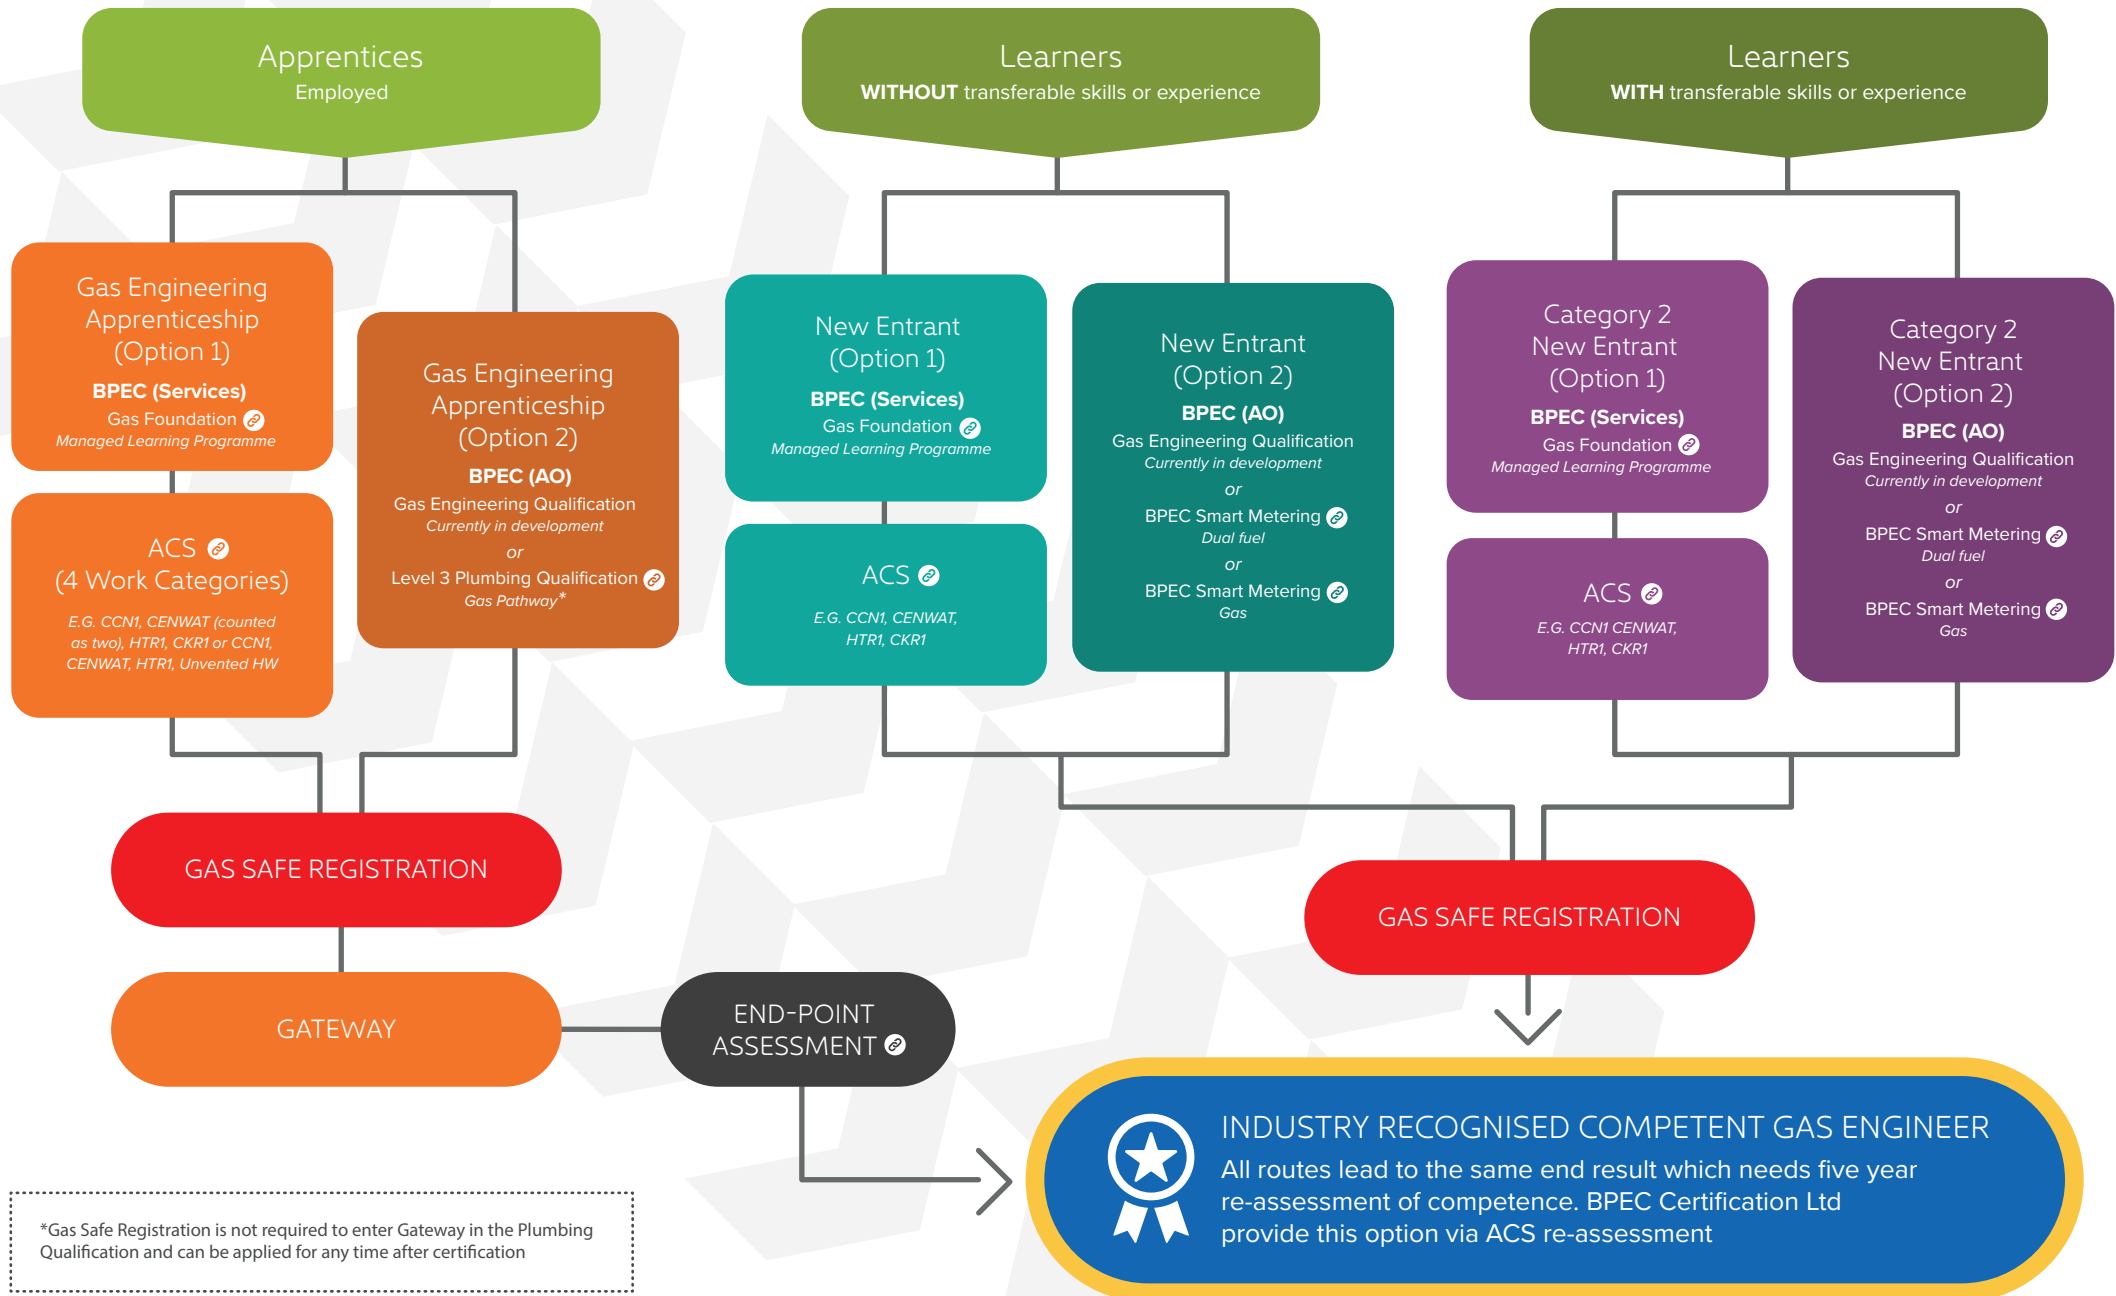

New Entrants: Routes to Gas Safe Registration (England)

*Gas Safe Registration is not required to enter Gateway in the Plumbing Qualification and can be applied for any time after certification